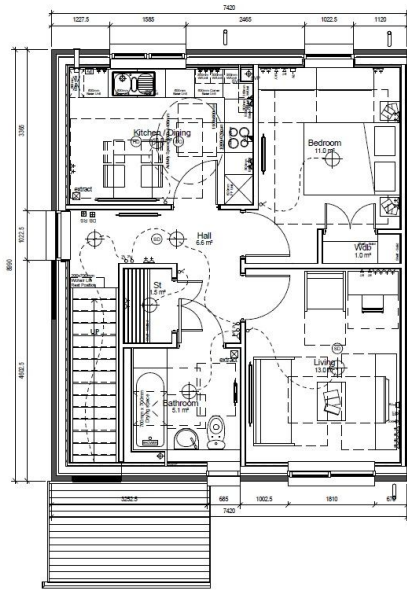

Dargavel Village - New build housing

Cottage flat type M
1-bedroom flat (upper)

- Lounge
- Kitchen
- One double bedroom
- Bathroom

Upper floor flat plan

Cottage flat type M
1-bedroom flat (lower)

- Lounge
- Kitchen
- One double bedroom
- Bathroom

Lower floor flat plan

anderson bell + christie