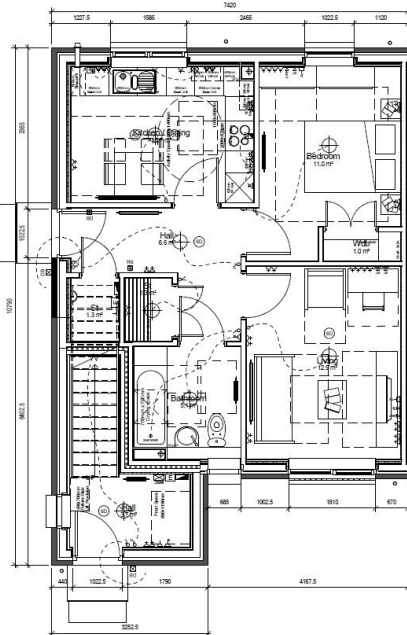

Dargavel Village - New build housing

Cottage flat type M
1-bedroom flat (upper)

- Lounge
- Kitchen
- One double bedroom
- Bathroom

Upper floor flat plan

Cottage flat type M
1-bedroom flat (lower)

- Lounge
- Kitchen
- One double bedroom
- Bathroom

Lower floor flat plan

anderson bell + christie