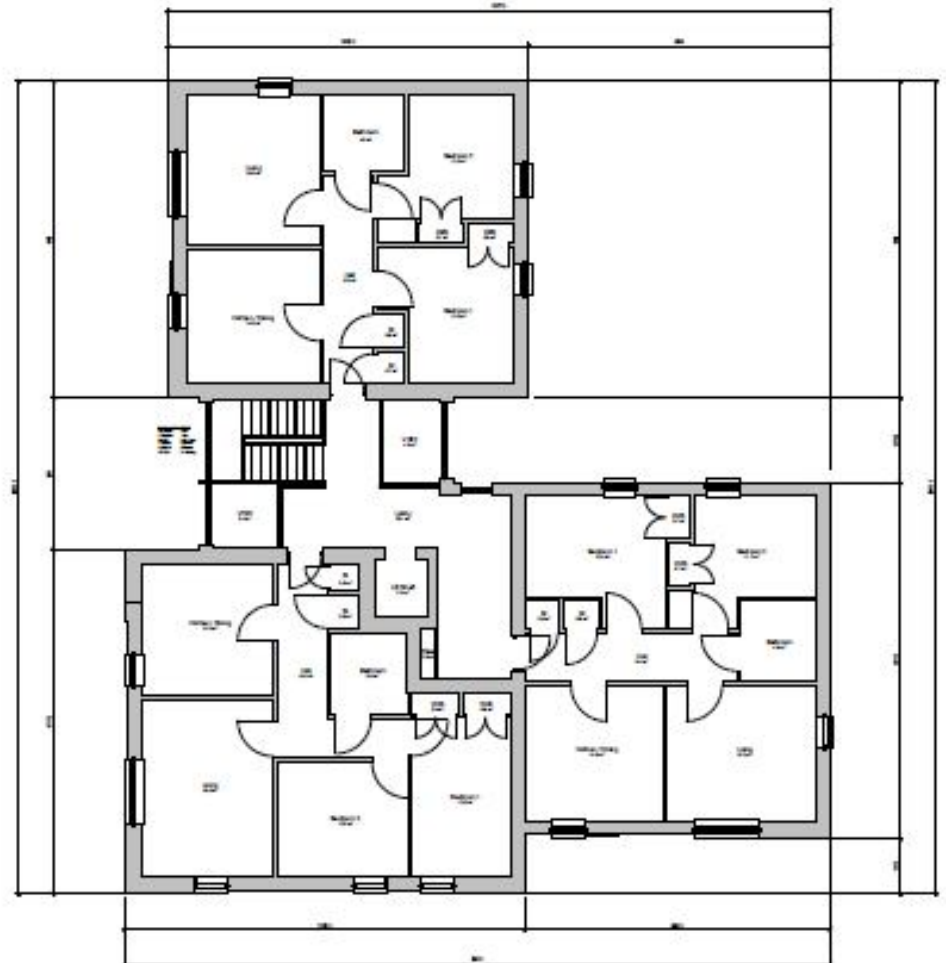

Plan
Ground floor

Plan
First / Second Floor

Flat Type A/B
2-bedroom flat

- Lounge
- Kitchen / Dining
- Two double bedrooms
- Bathroom

anderson bell + christie

BAE SYSTEMS
INSPIRED WORK