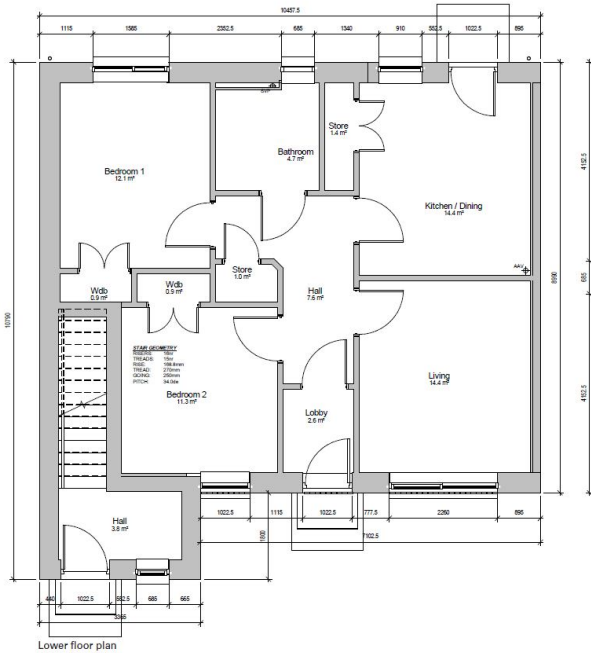

# Dargavel Village - New build housing

**Renfrewshire Council**

Cottage Flat Type Q  
2-bedroom cottage flat  
(upper)

- Lounge
- Kitchen / Dining
- Two double bedrooms
- Bathroom

Cottage Flat Type Q  
2-bedroom cottage flat  
(lower)

- Lounge
- Kitchen / Dining
- Two double bedrooms
- Bathroom

anderson bell + christie

**BAE SYSTEMS**  
INSPIRED WORK