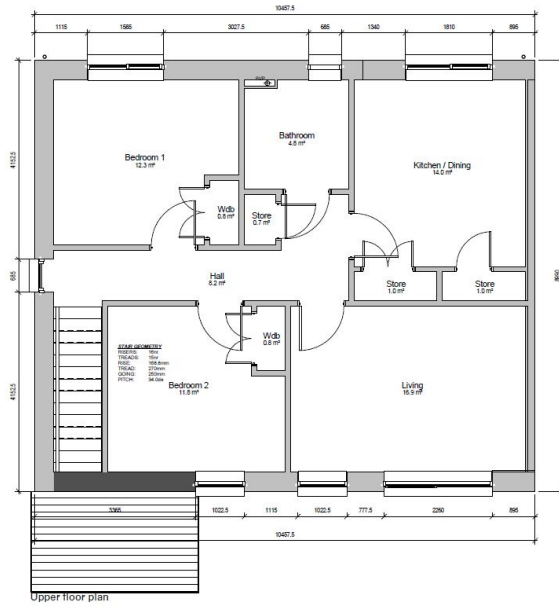

# Dargavel Village - New build housing

**Renfrewshire Council**

Cottage Flat Type Q  
2-bedroom cottage flat  
(upper)

- Lounge
- Kitchen / Dining
- Two double bedrooms
- Bathroom

Cottage Flat Type Q  
2-bedroom cottage flat  
(lower)

- Lounge
- Kitchen / Dining
- Two double bedrooms
- Bathroom

anderson bell + christie

**BAE SYSTEMS**  
INSPIRED WORK