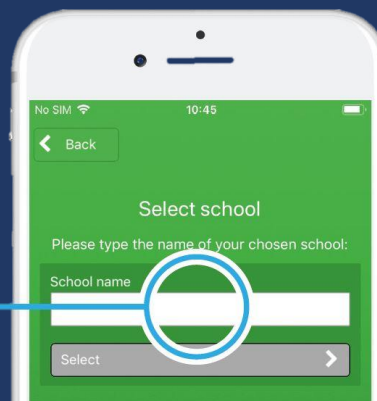

Parents/Carers/Musicians to stay informed; receive important notifications and for all the latest news about the Instrumental Music Service, download

Scan the QR code or search for School App for Parents in the Google Play or Apple App Store

When the app has downloaded; open it and then click on the 3 lines at the top right of the screen and then click **add school**.

In the school name box, start typing **Renfrewshire Instrumental Music Service** When it appears; click on it and then click select to finish.

*You can add up to 5 schools/organisations to the app

NOTIFICATIONS

- ➔ Click on the **Messages** tab at the bottom of the screen
- ➔ Click the **▼** icon to open the menu of available groups
- ➔ **Instrumental Music Service** should always be selected
- ➔ If you do not wish to receive all notifications, only select the groups your child attends