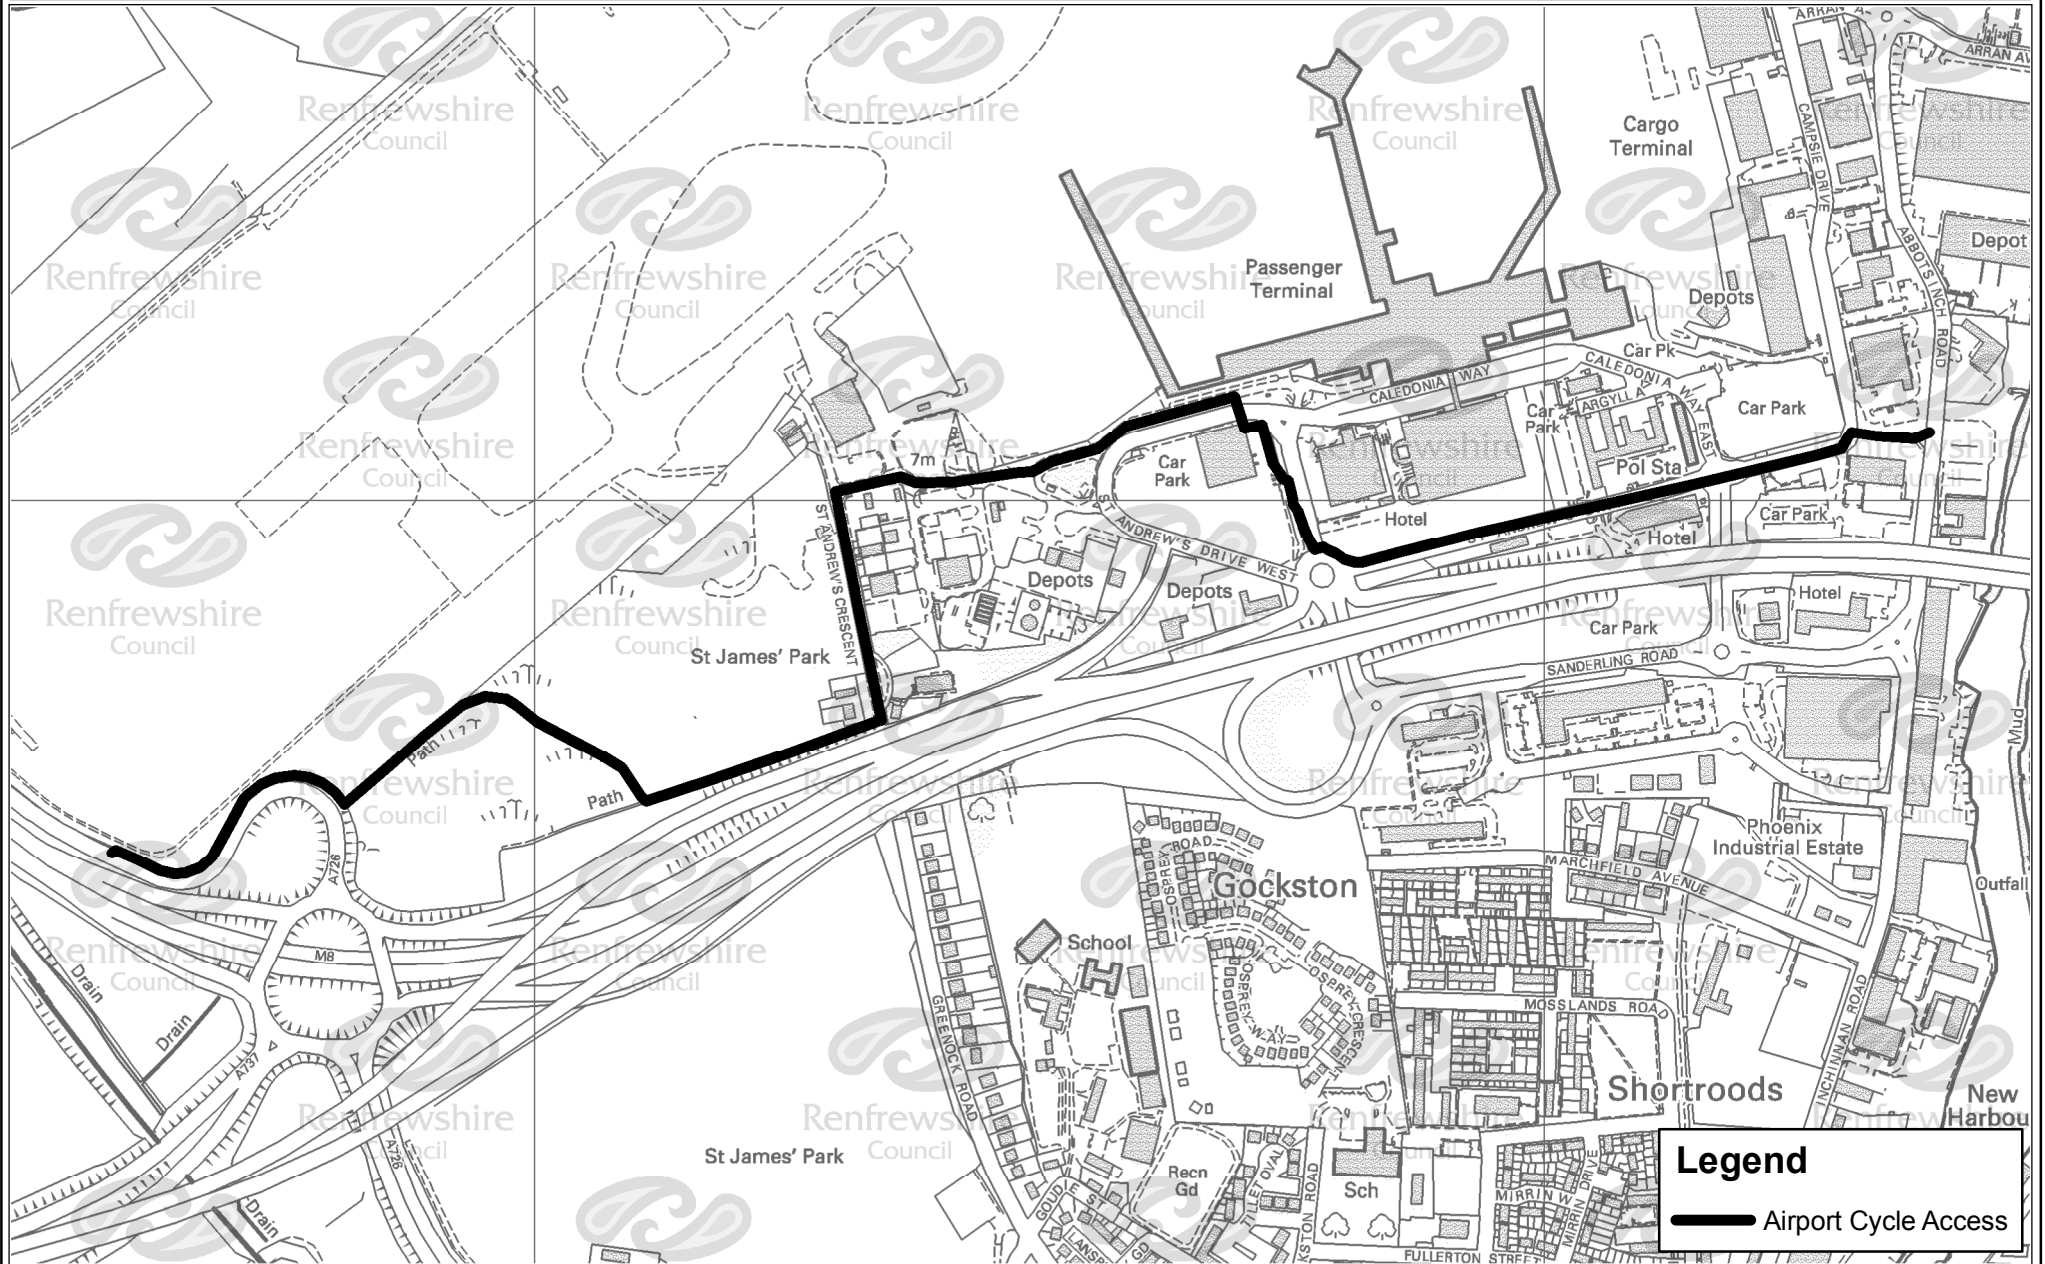

# Airport Cycle Access

**Legend**

 Airport Cycle Access

This map is reproduced from Ordnance Survey material with the permission of Ordnance Survey on behalf of the Controller of Her Majesty's Stationery Office © Crown Copyright. Unauthorised reproduction infringes Crown copyright and may lead to prosecution or civil proceedings. Renfrewshire Council 100023417 Current Year

Printed by: C Breslin  
 Print date: 11/2/2010  
 Department: Planning and Transport

Scale - 1:7,500